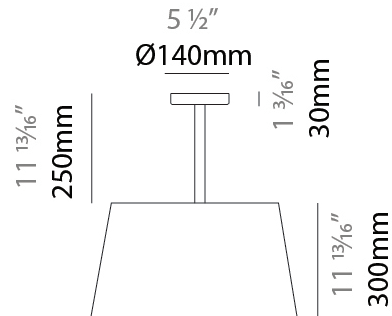

GENERAL

Series: Drum
 Partner: Ole
 Division: Exterior
 Installation: Surface
 Product Type: Ceiling Surface
 Mounting Location: Ceiling
 Light Distribution: Direct

PHYSICAL

Shape: Drum
 Diameter (mm): 500
 Diameter (in): 19 11/16
 Height (mm): 550
 Height (in): 21 5/8
 Diffuser: PMMA - Opal
 Fixture Finish: BEI / BLK / BLU / COG / DGN / GRY / MRN / MOC / MUS / OLV / SIL / STN / TER / WHI
 Holder Finish: MBK
 Fixture Material: Fabric Cord / Metal
 Primary Material: Fabric - Recycled
 Cable Details: Matte White Holder

Certified By: Certified for North American Standards
 IP rating: IP66

Ø450mm 17 1/16"

Ø500mm 19 1/16"

DRUM SURFACE

E112051-

PROJECT

TYPE

SPECIFIER

GENERAL

Series: Drum
 Partner: Ole
 Division: Exterior
 Installation: Surface
 Product Type: Wall Surface
 Mounting Location: Wall

PHYSICAL

Shape: Drum
 Diameter (mm): 220
 Diameter (in): 8 ¹¹/₁₆
 Height (mm): 400
 Depth (mm): 300
 Height (in): 15 ³/₄
 Depth (in): 11 ¹³/₁₆
 Diffuser: PMMA - Opal
 Fixture Finish: BEI / BLK / BLU / COG / DGN / GRY / MRN / MOC / MUS / OLV / SIL / STN / TER / WHI
 Holder Finish: MBK
 Fixture Material: Fabric Cord / Metal
 Primary Material: Fabric - Recycled
 Upon Request: Matte White Holder

GENERAL

Series: Drum
Partner: Ole
Division: Exterior
Installation: Portable
Product Type: Floor
Mounting Location: Floor
Light Distribution: Direct

PHYSICAL

Shape: Drum
Diameter (mm): 500
Diameter (in): 19 11/16
Height (mm): 1630
Height (in): 64 3/16
Diffuser: PMMA - Opal
Fixture Finish: BEI / BLK / BLU / COG / DGN / GRY / MRN / MOC / MUS / OLV / SIL / STN / TER / WHI
Holder Finish: BLK
Fixture Material: Fabric Cord / Metal
Primary Material: Fabric - Recycled