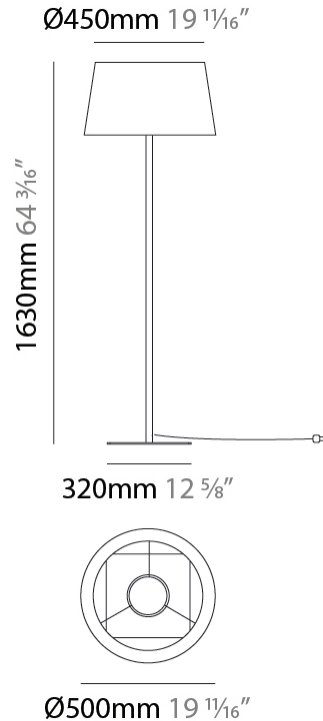

DRUM PORTABLE

E114032-

base number   Finish
Options

1. To build a product code in our configurator select the specify button on the base model # product page
2. To build a manual product code on this datasheet choose from the options listed below in blue font and add the suffix to the base model #

GENERAL

Series: Drum
Partner: Ole
Division: Exterior
Installation: Portable
Product Type: Floor
Mounting Location: Floor
Light Distribution: Direct

PHYSICAL

Shape: Drum
Diameter (mm): 500
Diameter (in): 19 11/16
Height (mm): 1630
Height (in): 64 3/16
Diffuser: PMMA - Opal
Fixture Finish: BEI / BLK / BLU / COG / DGN / GRY / MRN / MOC / MUS / OLV / SIL / STN / TER / WHI
Holder Finish: BLK
Fixture Material: Fabric Cord / Metal
Primary Material: Fabric - Recycled

ELECTRICAL

Number of Lamps: 1
Lamp Type: LED Retrofit
Lamp Shape: A19
Bulb Included: Bulb Not Included
Max. Wattage Per Lamp (W): 15
Lamp Base: E26
Input Voltage (V): 120

LED

OPTICAL

RATINGS AND CERTIFICATIONS

Certified By: Certified for North American Standards
IP rating: IP66

PROJECT	_____
TYPE	_____
SPECIFIER	_____
QUANTITY	_____
DATE	_____